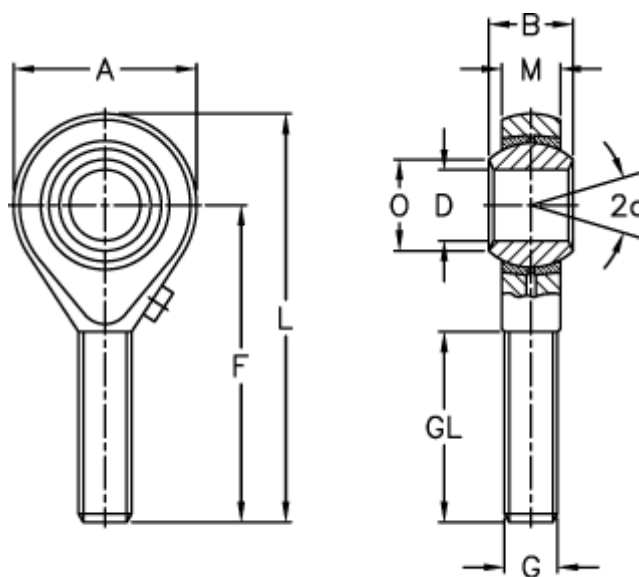

Article number: 54301022

Description: LDK Rod end POS 22L
Threaded left

Measures

A	= 50	L	= 109
a (degrees)	= 15	M	= 20.00
B	= 28	O	= 25.80
D	= 22	Static load C0 (kN)	= 60.0
Dynamic load C (kN)	= 29.0	Weight (g)	= 435
F	= 84		
g	= M22x1,5		
GL	= 51		